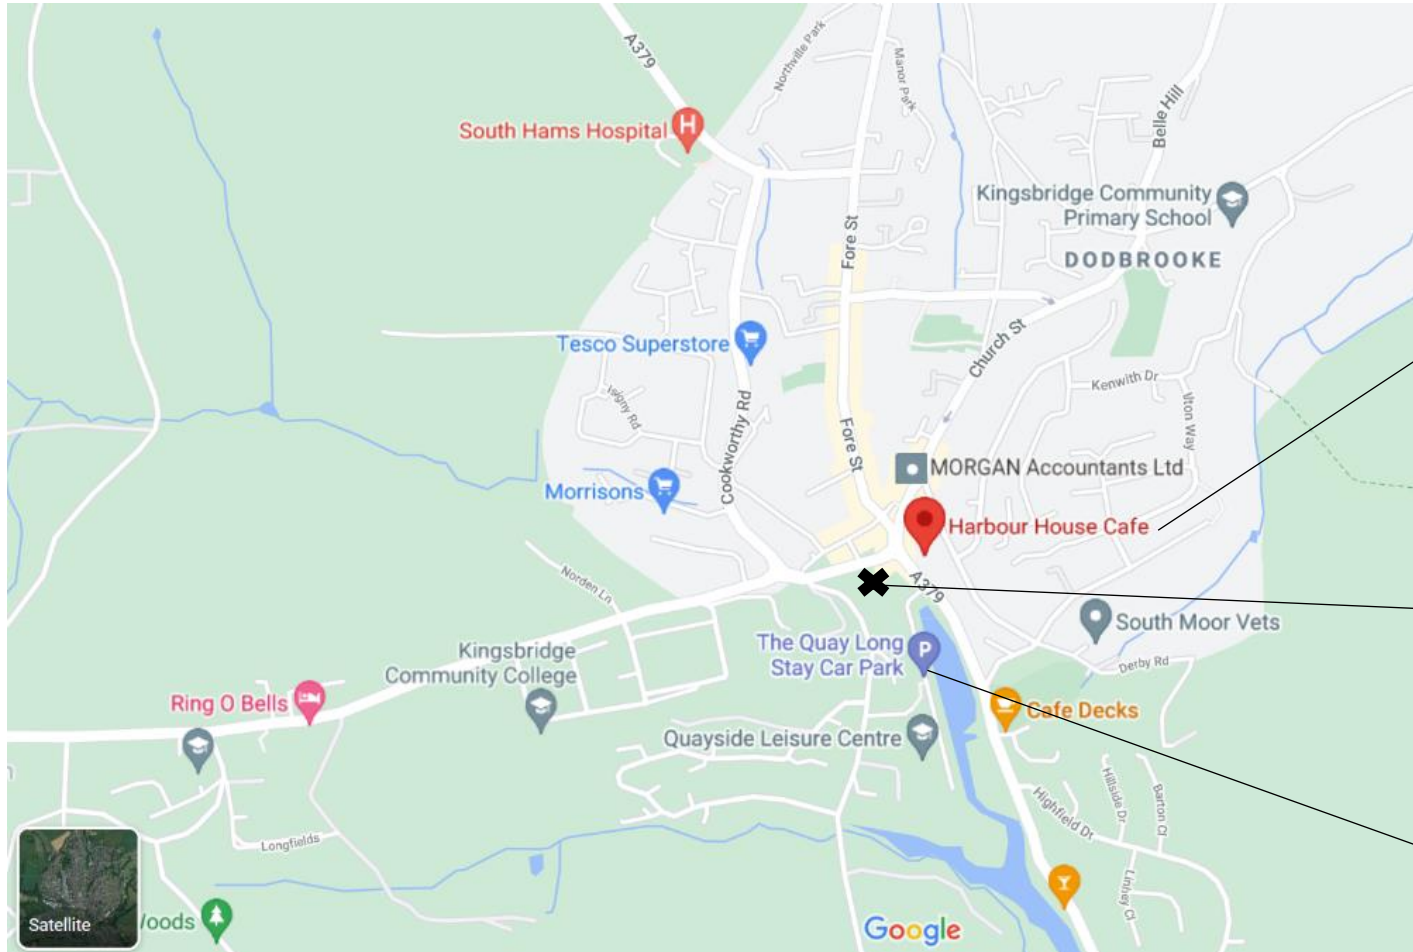

MAP WITH DIRECTIONS TO HARBOUR HOUSE CAFE

Harbour House Café

Harbour House, Promenade, Kingsbridge TQ7 1JD
Please call compassionate café organiser Linda
07517 019131.

BUSES

Stop: Kingsbridge Bus & Coach Station
3, 160, 162, 164, 606, MS2
www.stagecoachbus.com
www.tallyhocaches.co.uk

PARKING

The Quay Long Stay Car Park, 1 Promenade,
Kingsbridge TQ7 1JD